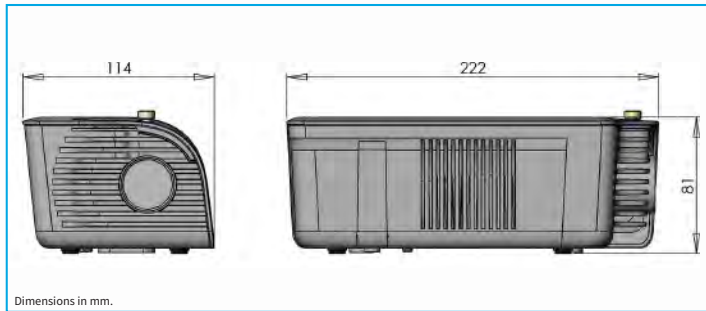

www.FiberCreations.com

Call To Order
602.273.7552

Gemini SLP Illuminator

The UFO Gemini is a powerful, yet efficient fiber optic illuminator, powered by LED technology.

Powerful light output combined with a very high color rendering index of >93, as well as cool and near silent operation make this unit the obvious choice when using fiber optics to illuminate exhibits in museum and gallery display cases.

With a 50,000 hour lamp life, using this illuminator means that costly and time consuming maintenance costs are reduced to almost nil.

Maximum flexibility is ensured with a DMX, 0-10V or manually controlled dimming system.

Fitted with a standard 30mm fiber port connector, this illuminator is suitable for both new installations and retro-fitting to existing fiber optic installations.

Description	
Port Connector Size	30mm diameter
Fiber Type	Glass/PMMA
Mains Supply Voltage	100-240V AC, 50-60 Hz. 0.12A
PSU Output	12V DC, 2A
LED Power	20W
Min Ambient Temperature	-10°C
Max Ambient Temperature	+40°C
CRI	>93
Luminous Efficacy	69 lm/W (typical)
Fan	60mm 12V crossflow
LED Type / Model	White light
DMX Control	User addressable 1 channel dimming and 1 channel on/off
Dimming	DMX, 0-10V or manually operated - 0 to 100%
LED Life	50,000 hours in ambient 25°C
Color Temperature °K	3000°K or 4000°K
Acoustic Rating	20dB
Enclosure Material	ABS
Enclosure Color	Light grey
Size (L x W x H)	222mm (8.74") x 114mm (4.49") x 81mm (3.19")

Distributed By
www.FiberCreations.com