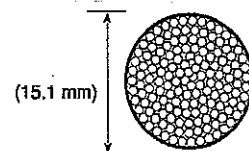

AVAILABLE IN 2014

END EMITTING FIBER OPTIC CABLE TECHNICAL SPECIFICATIONS

FC-25-EG 25 STRANDS OF .75 MM PMMA FIBER

FC-50-EG 50 STRANDS OF .75 MM PMMA FIBER

FC-70-EG 70 STRANDS OF .75 MM PMMA FIBER

FC-75-EG 75 STRANDS OF .75 MM PMMA FIBER

FC-100-EG 100 STRANDS OF .75MM PMMA FIBER

FC-170-EG 170 STRANDS OF .75MM PMMA FIBER

FC-325-EG 325 STRANDS OF .75 MM PMMA FIBER