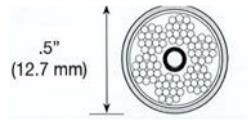

SIDE EMITTING FIBER CABLE AND TRACK

NEW PRODUCT LINE as of 03/2014

FC-42

FC-84

FC-126

SPECIFICATION FEATURES:

The side emitting fiber optic cable is constructed of .030"/.75mm diameter PMMA acrylic fibers of twisted sub bundles twisted within a flexible clear UV protected clear jacket. The fibers are twisted around a bright reflective PVC internal core that offers that flexible stability with maximum light output.

FC-42 = 42 fibers: .375" 9.5mm

FC-84 = 84 fibers: .5" 12.7mm

FC-126= 126 fibers .625" 15.9mm

Suggested track: available in 6ft. clear U track sections:

FC-TRK-42 (3/8")

FC-TRK-126 (5/8")

Use with FC-42

Use with FC-84 or FC-126