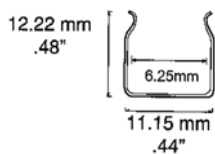

SIDE EMITTING FIBER CABLE AND TRACK

NEW PRODUCT LINE as of 03/2014

FC-42

FC-84

FC-126

SPECIFICATION FEATURES:

The side emitting fiber optic cable is constructed of .030"/.75mm diameter PMMA acrylic fibers of twisted sub bundles twisted within a flexible clear UV protected clear jacket. The fibers are twisted around a bright reflective PVC internal core that offers that flexible stability with maximum light output.

FC-42 = 42 fibers: .375" 9.5mm

FC-84 = 84 fibers: .5" 12.7mm

FC-126= 126 fibers .625" 15.9mm

Suggested track: available in 6ft. clear U track sections:

FC-TRK-42 (3/8")

FC-TRK-126 (5/8")

Use with FC-42

Use with FC-84 or FC-126