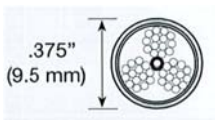

SIDE EMITTING FIBER CABLE AND TRACK

NEW PRODUCT LINE as of 03/2014

FC-42

FC-84

FC-126

SPECIFICATION FEATURES:

The side emitting fiber optic cable is constructed of .030"/.75mm diameter PMMA acrylic fibers of twisted sub bundles twisted within a flexible clear UV protected clear jacket. The fibers are twisted around a bright reflective PVC internal core that offers that flexible stability with maximum light output.

FC-42 = 42 fibers: .375" 9.5mm

FC-84 = 84 fibers: .5" 12.7mm

FC-126= 126 fibers .625" 15.9mm

Suggested track: available in 6ft. clear U track sections:

FC-TRK-42 (3/8")

FC-TRK-126 (5/8")

Use with FC-42

Use with FC-84 or FC-126