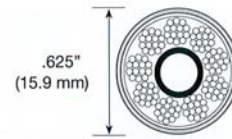

SIDE EMITTING FIBER CABLE AND TRACK

NEW PRODUCT LINE as of 03/2014

FC-42

FC-84

FC-126

SPECIFICATION FEATURES:

The side emitting fiber optic cable is constructed of .030"/.75mm diameter PMMA acrylic fibers of twisted sub bundles twisted within a flexible clear UV protected clear jacket. The fibers are twisted around a bright reflective PVC internal core that offers that flexible stability with maximum light output.

FC-42 = 42 fibers: .375" 9.5mm

FC-84 = 84 fibers: .5" 12.7mm

FC-126= 126 fibers .625" 15.9mm

Suggested track: available in 6ft. clear U track sections:

FC-TRK-42 (3/8")

FC-TRK-126 (5/8")

Use with FC-42

Use with FC-84 or FC-126