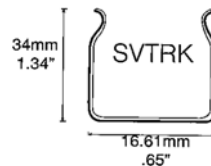

SIDE EMITTING FIBER CABLE AND TRACK

NEW PRODUCT LINE as of 03/2014

FC-42

FC-84

FC-126

SPECIFICATION FEATURES:

The side emitting fiber optic cable is constructed of .030"/.75mm diameter PMMA acrylic fibers of twisted sub bundles twisted within a flexible clear UV protected clear jacket. The fibers are twisted around a bright reflective PVC internal core that offers that flexible stability with maximum light output.

FC-42 = 42 fibers: .375" 9.5mm

FC-84 = 84 fibers: .5" 12.7mm

FC-126= 126 fibers .625" 15.9mm

Suggested track: available in 6ft. clear U track sections:

FC-TRK-42 (3/8")

FC-TRK-126 (5/8")

Use with FC-42

Use with FC-84 or FC-126