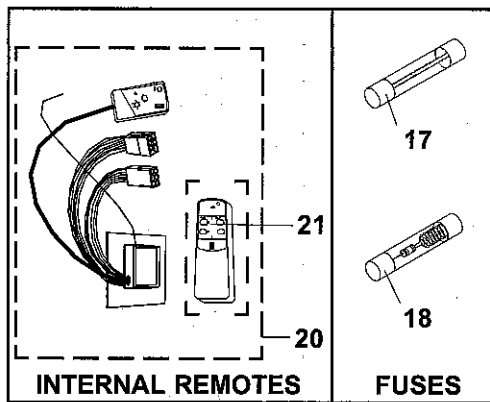

# 6004 Series Illuminator - Parts Exploded

6004 SERIES ILLUMINATOR - PARTS EXPLODED (See Page 57 for prices)

KEY	DESCRIPTION	PART#	KEY	DESCRIPTION	PART#
1	LAMP ASSEMBLY	Y20-6000	12	TOP COVER	A11604
2	HOT MIRROR BRACKET ASSEMBLY	Y20-6050	13	TOP COVER SCREW (#8-32 X .5)	A11603
3	COLOR WHEEL NUT	A8092	14	BASE	E12312
4	COLOR WHEEL ONLY (6004)	PTO3D	15	BASE TO CHASSIS SCREW (#8 X .5 SELF DRILLING)	A11246
5	COLOR WHEEL ONLY (6008)	A11213	16	FIBER PORT ASSY.	A12240
6	COLOR WHEEL MOTOR ASSY. (6004)	Y10-4010	17	FUSE, MAIN POWER, 7 AMP	A12269
7	COLOR WHEEL MOTOR ASSY. (6008)	Y10-8010	18	FUSE, COLOR WHEEL MOTOR, .1 AMP	A11598
8	THERMAL OVERLOAD ASSEMBLY, UNIVERSAL	Y30-0020	19	FUSE HOLDER, UNIVERSAL (NO FUSE INCLUDED)	Y30-6900
9	CHASSIS - NOT AVAILABLE		20	RM6000 AUTOMATIC OPERATING SYTEM PKG.	RM6000
10	TOGGLE SWITCH, 3-POSITION	A11526	21	RM6000 TRANSMITTER ONLY	Y30-6010
11	FAN	A7002			