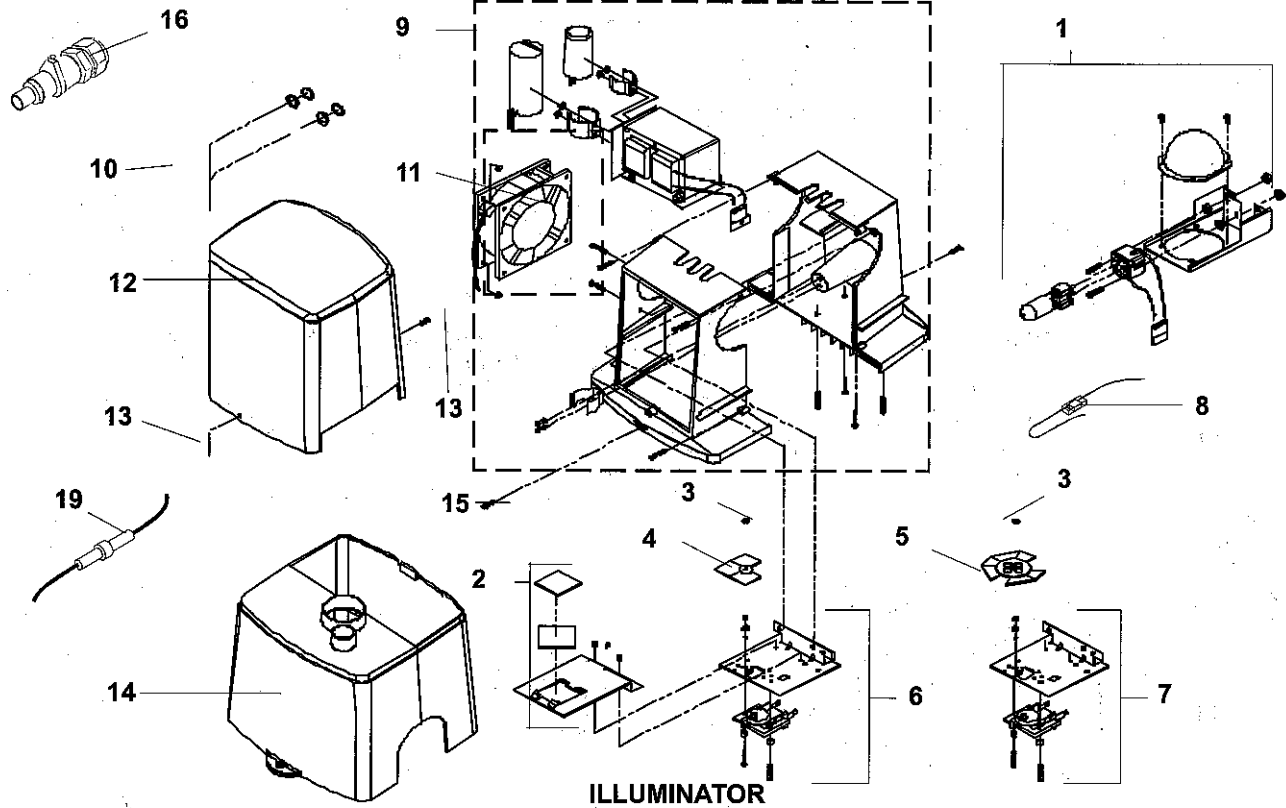

# 6004 Series Illuminator - Parts Exploded

6004 SERIES ILLUMINATOR - PARTS EXPLODED (See Page 57 for prices)

KEY	DESCRIPTION	PART#	KEY	DESCRIPTION	PART#
1	LAMP ASSEMBLY	Y20-6000	12	TOP COVER	A11604
2	HOT MIRROR BRACKET ASSEMBLY	Y20-6050	13	TOP COVER SCREW (#8-32 X .5)	A11603
3	COLOR WHEEL NUT	A8092	14	BASE	E12312
4	COLOR WHEEL ONLY (6004)	PTO3D	15	BASE TO CHASSIS SCREW (#8 X .5 SELF DRILLING)	A11246
5	COLOR WHEEL ONLY (6008)	A11213	16	FIBER PORT ASSY.	A12240
6	COLOR WHEEL MOTOR ASSY. (6004)	Y10-4010	17	FUSE, MAIN POWER, 7 AMP	A12269
7	COLOR WHEEL MOTOR ASSY. (6008)	Y10-8010	18	FUSE, COLOR WHEEL MOTOR, .1 AMP	A11598
8	THERMAL OVERLOAD ASSEMBLY, UNIVERSAL	Y30-0020	19	FUSE HOLDER, UNIVERSAL (NO FUSE INCLUDED)	Y30-6900
9	CHASSIS - NOT AVAILABLE		20	RM6000 AUTOMATIC OPERATING SYTEM PKG.	RM6000
10	TOGGLE SWITCH, 3-POSITION	A11526	21	RM6000 TRANSMITTER ONLY	Y30-6010
11	FAN	A7002			